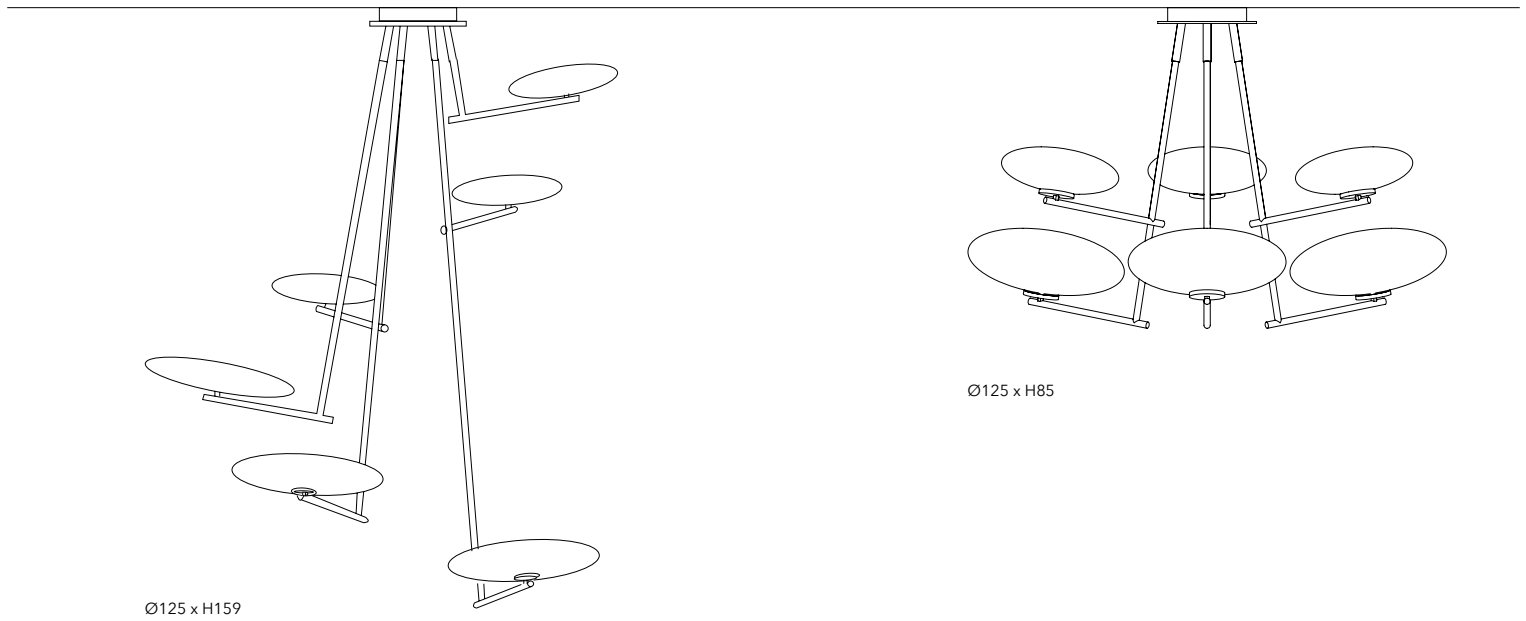

Finiture / Finishes

Struttura / Structure

Nero opaco
Matt black

Bronzo spazzolato
Brushed bronze

Vetro / Glass

Bianco acidato
Acid - etched white