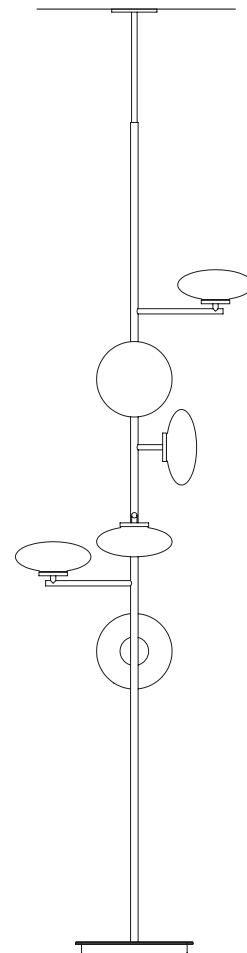

Halfway between design and art, Mami is a versatile and elegant collection. The white oval blown-glass body is reinterpreted with a modernist look in the suspension compositions, while remaining linear in the floor and table.

1307-13 EXTRA SMALL FLOOR-CEILING

6x 6W - 3000K
6x 6W - 2700K
Dimmer on cable
Cavo / Wire RAL 9005
IP20

Ø32 x W60 x H270-300

Ø32 x W50 x H250-280

Ø32 x W50 x H220-250

Lunghezza cavo / Cable length cm 200

Finiture / Finishes

Struttura / Structure

Nero opaco
Matt black

Bronzo spazzolato
Brushed bronze

Vetro / Glass

Bianco acidato
Acid - etched white

Mamì

INFO TECNICHE / TECHNICAL INFO

1307-20 HORIZONTAL SUSPENSION

L40 x H56

L52 x H150

Lunghezza cavo Mamì tavolo / Cable length Mamì table cm 180
Lunghezza cavo Mamì terra / Cable length Mamì floor cm 200

Finiture / Finishes

Struttura / Structure

Nero opaco
Matt black

Bronzo spazzolato
Brushed bronze